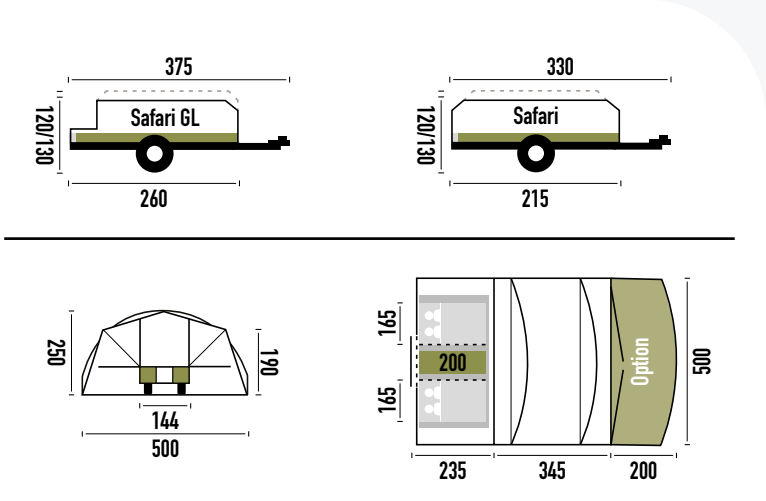

## SET-UP

Scan this code and see how to set up this tent on

YouTube

A STYLISH AND COSY FAMILY SOLUTION.

SAFARI GL

Presented with sun canopy option

Interior

Presented with sun canopy option