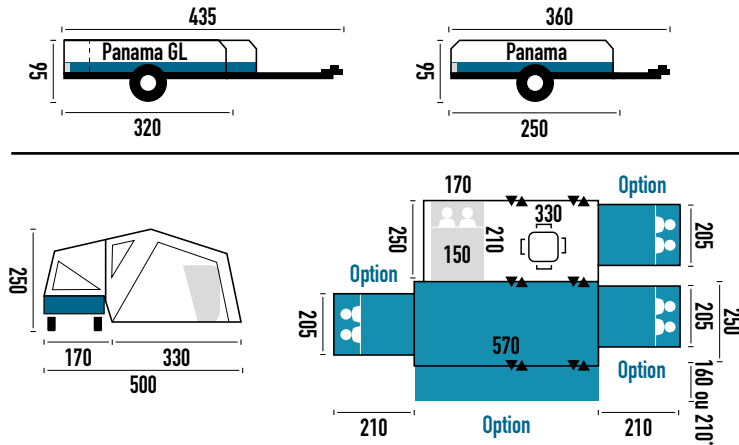

A FLEXIBLE SOLUTION
READY FOR ALL SITUATIONS.

*2 sunshade sizes available